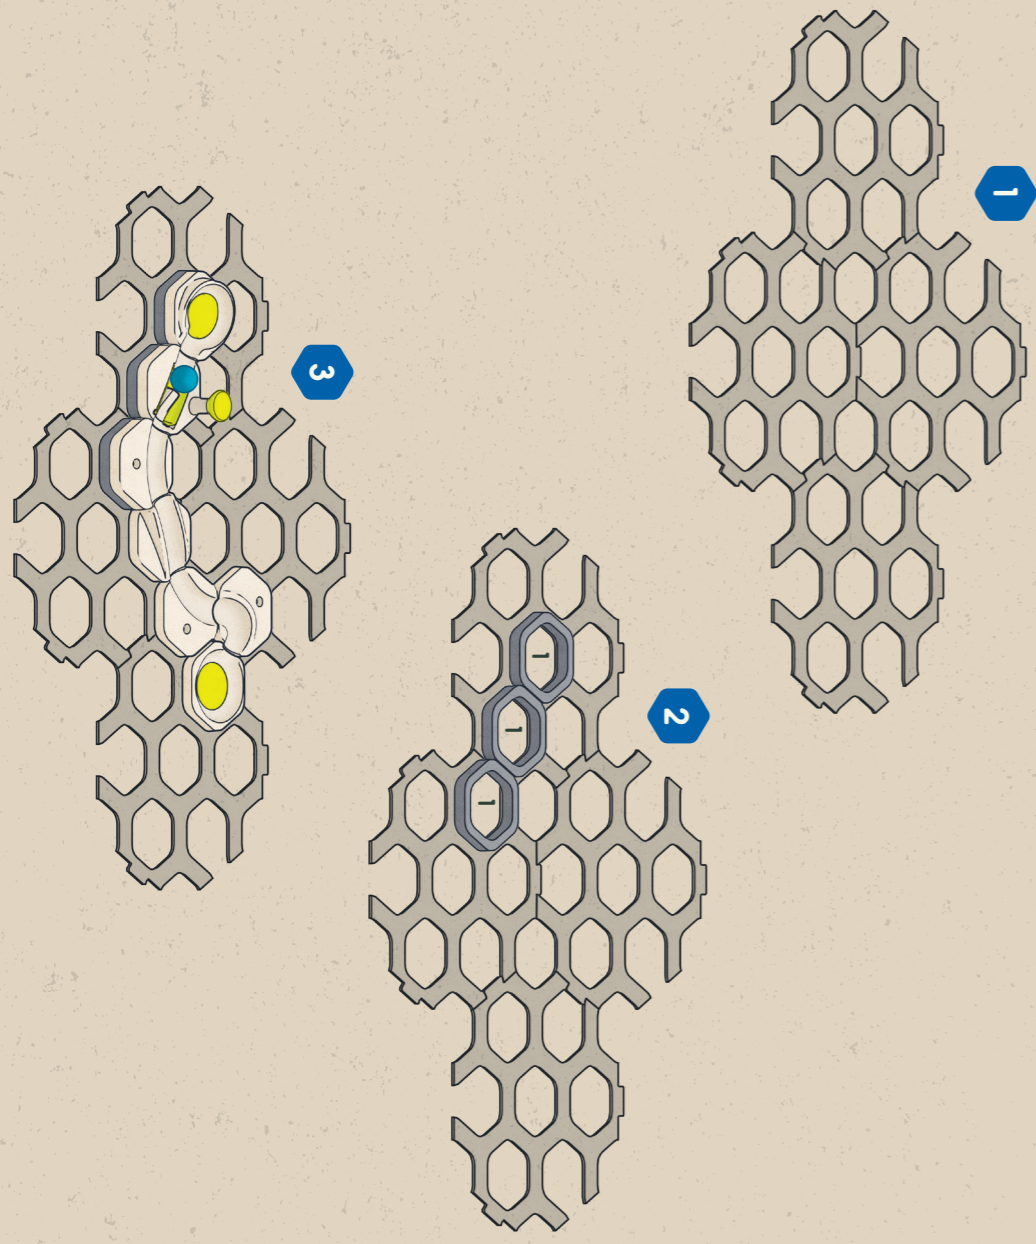

MY ICE WORLD Starter-Set

GRAVITRAX JUNIOR

GRAVITRAXJUNIOR.COM

Ravensburger Verlag GmbH

Postfach 24 60 · D-83194 Ravensburg

Imported into the UK by

Ravensburger Ltd. · Units 3-5, Avonbury Business Park

Howes Lane · BICESTER · OX26 2UA · GB

Ravensburger North America, Inc.

PO Box 22868 · Seattle WA 98122 · USA

ravensburger.com

TRACK A

TRACK B

TRACK C