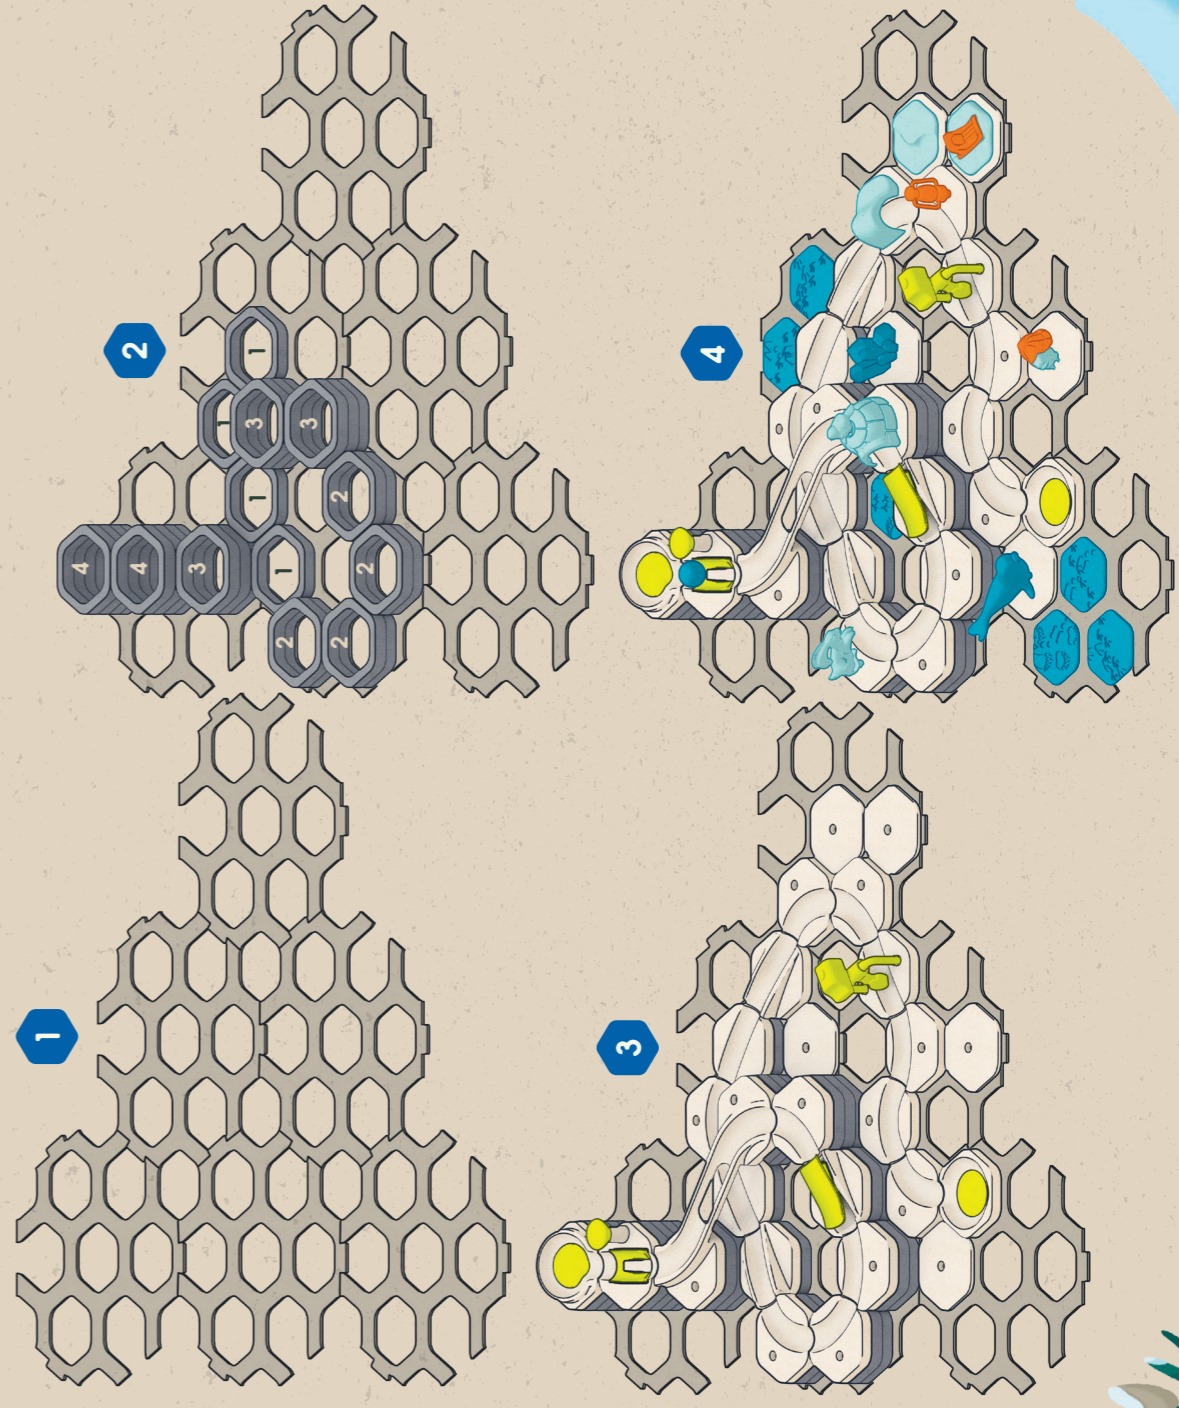

MY ICE WORLD Starter-Set

GRAVITRAX JUNIOR

GRAVITRAXJUNIOR.COM

Ravensburger Verlag GmbH

Postfach 24 60 · D-83194 Ravensburg

Imported into the UK by

Ravensburger Ltd. · Units 3-5, Avonbury Business Park

Howes Lane · BICESTER · OX26 2UA · GB

Ravensburger North America, Inc.

PO Box 22868 · Seattle WA 98122 · USA

ravensburger.com

TRACK A

TRACK B

TRACK C